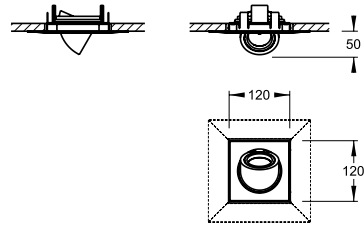

Quando Trimless single

Colour Options: White, Silver, Black

Lamp Type: Halogen MR16

Wattage: 50 Watt Max

Lamp Base: GU5.3

Remote Transformer Required

Cat No: QD0210 Single

Mounting Frame (required, ordered separately)

Cat No: MFR101 Mounting Frame for Single

Quando Trimless twin

Colour Options: White, Silver, Black

Lamp Type: Halogen MR16

Wattage: 2 x 50 Watt Max

Lamp Base: GU5.3

Remote Transformer Required

Cat No: QD0220 Twin