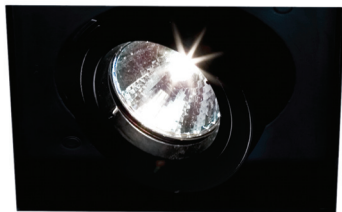

Quando Trimless single

Colour Options: White, Silver, Black

Lamp Type: Halogen MR16

Wattage: 50 Watt Max

Lamp Base: GU5.3

Remote Transformer Required

Cat No: QD0210 Single

Mounting Frame (required, ordered separately)

Cat No: MFR101 Mounting Frame for Single

Quando Trimless twin

Colour Options: White, Silver, Black

Lamp Type: Halogen MR16

Wattage: 2 x 50 Watt Max

Lamp Base: GU5.3

Remote Transformer Required

Cat No: QD0220 Twin