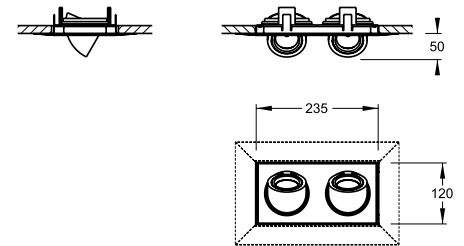

Quando Trimless single

Colour Options: White, Silver, Black

Lamp Type: Halogen MR16

Wattage: 50 Watt Max

Lamp Base: GU5.3

Remote Transformer Required

Cat No: QD0210 Single

Mounting Frame (required, ordered separately)

Cat No: MFR101 Mounting Frame for Single

Quando Trimless twin

Colour Options: White, Silver, Black

Lamp Type: Halogen MR16

Wattage: 2 x 50 Watt Max

Lamp Base: GU5.3

Remote Transformer Required

Cat No: QD0220 Twin