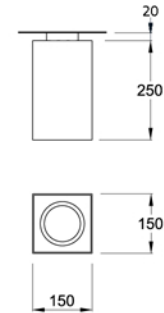

Boxo Surface

Lamp Type: Metal Halide CDM-R111
 Wattage: 70 Watt
 Lamp Base: GX8.5
 Integral Electronic Control Gear
 Cat No: BOX620 250mm Surface Mount 70 Watt MH

Lamp Type: Halogen AR111
 Wattage: 100 Watt Max
 Lamp Base: G53
 Integral Electronic Transformer
 Cat No: BOX610 250mm Surface Mount 100W MAX

Lamp Type: Metal Halide CDM-R111
 Wattage: 35 Watt
 Lamp Base: GX8.5
 Integral Electronic Control Gear
 Cat No: BOX630 250mm Surface Mount 35 Watt MH

Colour Options: White, Silver, Black