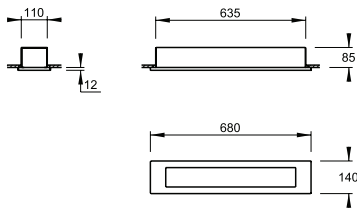

## Vandalier recessed

14 & 18 Watt

cut out 645 x 120mm

28 & 36 Watt

cut out 1245 x 120mm

35 & 58 Watt

cut out 1545 x 120mm

Colour Options: White

### T8 Versions

Lamp Type: Fluorescent

Wattage: 2 x 18 Watt, 2 x 36 Watt, 2 x 58 Watt

Lamp Base: G13

Integral Electronic Control Gear

Cat No: VAN312 2 x 18 Watt  
 VAN362 2 x 36 Watt  
 VAN512 2 x 58 Watt

### T5 Versions

Lamp Type: Fluorescent

Wattage: 2 x 14 Watt, 2 x 28 Watt, 2 x 35 Watt

Lamp Base: G5

Integral Electronic Control Gear

Cat No: VAN612 2 x 14 Watt  
 VAN662 2 x 28 Watt  
 VAN812 2 x 35 Watt