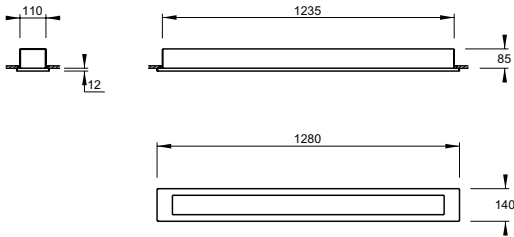

## Vandalier recessed

14 & 18 Watt

cut out 645 x 120mm

28 & 36 Watt

cut out 1245 x 120mm

35 & 58 Watt

cut out 1545 x 120mm

Colour Options: White

### T8 Versions

Lamp Type: Fluorescent

Wattage: 2 x 18 Watt, 2 x 36 Watt, 2 x 58 Watt

Lamp Base: G13

Integral Electronic Control Gear

Cat No: VAN312 2 x 18 Watt  
 VAN362 2 x 36 Watt  
 VAN512 2 x 58 Watt

### T5 Versions

Lamp Type: Fluorescent

Wattage: 2 x 14 Watt, 2 x 28 Watt, 2 x 35 Watt

Lamp Base: G5

Integral Electronic Control Gear

Cat No: VAN612 2 x 14 Watt  
 VAN662 2 x 28 Watt  
 VAN812 2 x 35 Watt