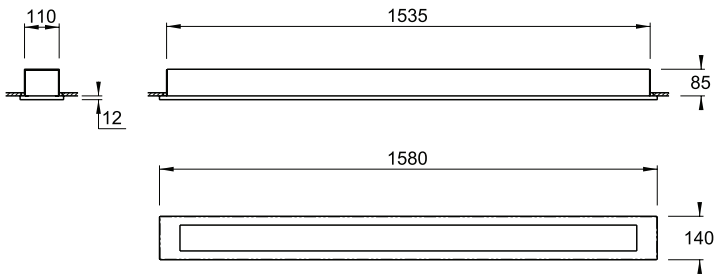

## Vandalier recessed

14 & 18 Watt

cut out 645 x 120mm

28 & 36 Watt

cut out 1245 x 120mm

35 & 58 Watt

cut out 1545 x 120mm

Colour Options: White

### T8 Versions

Lamp Type: Fluorescent

Wattage: 2 x 18 Watt, 2 x 36 Watt, 2 x 58 Watt

Lamp Base: G13

Integral Electronic Control Gear

Cat No: VAN312 2 x 18 Watt  
 VAN362 2 x 36 Watt  
 VAN512 2 x 58 Watt

### T5 Versions

Lamp Type: Fluorescent

Wattage: 2 x 14 Watt, 2 x 28 Watt, 2 x 35 Watt

Lamp Base: G5

Integral Electronic Control Gear

Cat No: VAN612 2 x 14 Watt  
 VAN662 2 x 28 Watt  
 VAN812 2 x 35 Watt