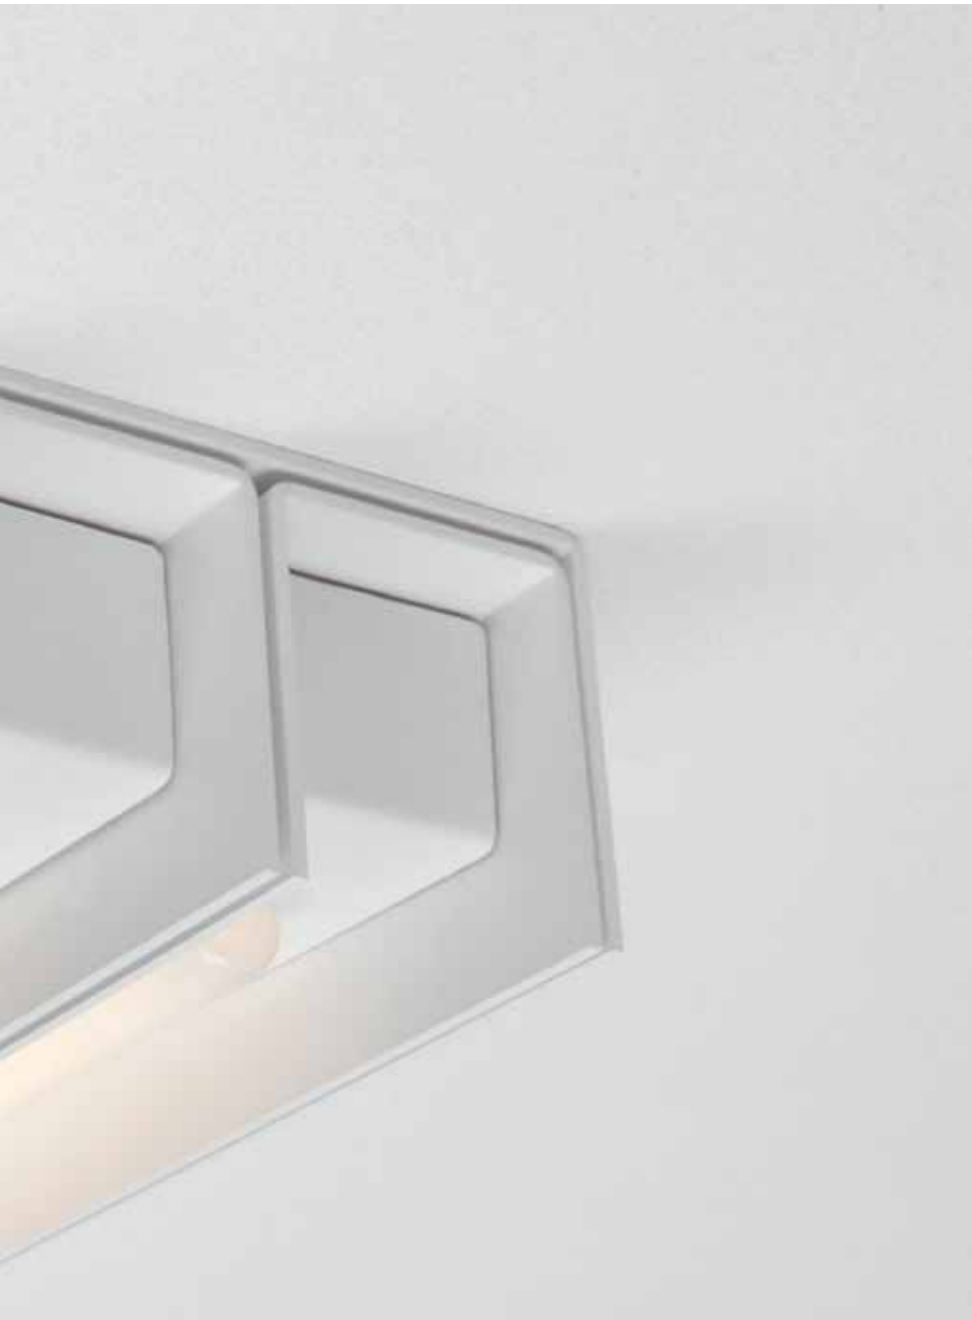

Following the very successful launch of 'Square Moon' which managed to make fluorescent lighting trendy again in the architectural world, Modular has once more pulled out all the stops with United. This time though, instead of hiding behind a diffuser, the lamps are stripped of any artifice, baring themselves completely in their slim aluminum housing.

ROWS OF PURITY

In simple terms, United is a naked 'seamless' TL lamp in a powder coated aluminum housing – designed in cooperation with Couvreur-Devos. It is precisely that plain simplicity that makes it so special. To start with, the exposed lamps ensure higher efficiency, thus reducing power consumption. That efficiency can be increased even further when selecting a white interior to amplify light reflection. United consists of one or more U-profiles, which are available with or without a cover. The covers are available in white or black structure, combined with a white structure or matt black lining, thereby offering four different color combinations.

United comes in three different lengths according to different type of lamps and is 1-10V or Dali/Pushdim dimmable. An IP55 version is also available for use outdoors or in the bathroom. Installing several modules in a linear design, or alongside each other, creates a repetitive effect with handsome results.

United Asy creates an asymmetrical light beam that results in a homogeneous wall wash effect.