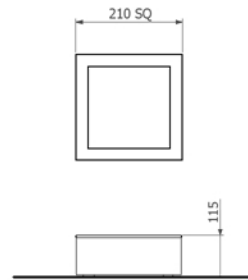

Xeno

surface mounted

colour options: Silver, Black, White

Lamp type: Compact Fluorescent
Wattage: 18 Watt
Lamp Base: G24d-2
Integral Conventional Control Gear
Cat No: XEN410